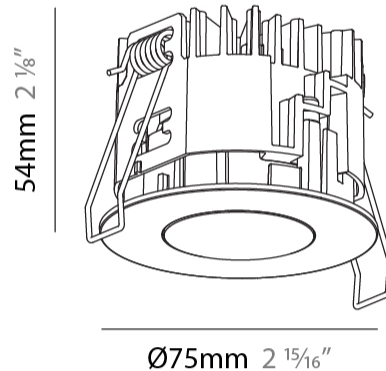

GENERAL

Series: Oiko Pro Round
Subseries: Oiko Pro Wallwash
Brand: Prolicht
Division: Architectural
Mounting Type: Recessed
Mounting Location: Ceiling
Subcategory: Downlight

PHYSICAL

Shape: Round
Diameter (mm): 75
Diameter (in): 2 ¹⁵/₁₆
Height (mm): 54
Height (in): 2 ¹/₈
Ceiling Thickness (mm): 1 - 25
Ceiling Thickness (in): 1/16 - 1 3/16
Min. Recessing Depth (mm): 60
Min. Recessing Depth (in): 2 ³/₈
Light Distribution: Downlight
Fixture Finish: SSR / BKV / CWI / CRY / HAB / UFT / ITA / RUA / FTG / MYG / LOD / PUS / FRO / FUP / KIA / POP / BLS / SPG / MEY / GOH / GUM / CHC / COM / ABZ / JAG / OBR / MOS / ROR
Fixture Material: Aluminum Die Cast
Cut-out Measurements: 68mm / 2 11/16" Diameter

ELECTRICAL

Lamp Type: LED (Zhaga Standard)
Input Wattage (W): 14
Total Output Wattage (W): 12.7
Dimming: Dali Dimming
Driver Included: No
Driver Location: Recessed Housing
Driver Type: Constant Current - Universal (120Vac only for DALI driver)
Driver Class: Class 2
Input Voltage (V): 120 - 277
Constant Current (MA): 700

LED

Color Temperature (°K): 2700-6500 Tunable White
Max. Delivered Lumen (lm): 1159
Nominal Lumen (lm): 1460
CRI: >90 CRI
Lamp Life (hrs): 50000
Special LEDs offerings: Tunable White

OPTICAL

Adjustability: Fixed

RATINGS AND CERTIFICATIONS

Certified By: Certified for North American Standards
IP rating: IP54