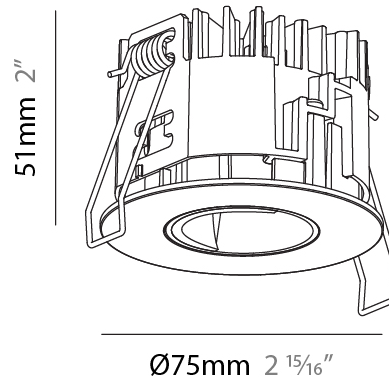

GENERAL

Series: Oiko Pro Round
Subseries: Oiko Pro Wallwash
Brand: Prolicht
Division: Architectural
Mounting Type: Recessed
Mounting Location: Ceiling
Subcategory: Downlight

PHYSICAL

Shape: Round
Diameter (mm): 75
Diameter (in): 2 ¹⁵/₁₆
Height (mm): 51
Height (in): 2
Ceiling Thickness (mm): 1 - 25
Ceiling Thickness (in): 1/16 - 1 3/16
Min. Recessing Depth (mm): 55
Min. Recessing Depth (in): 2 ³/₁₆
Light Distribution: Downlight
Diffuser: Lens Pack - Spread Lens / Linear Spread Lens / Honeycomb Louver
Fixture Finish: SSR / BKV / CWI / CRY / HAB / UFT / ITA / RUA / FTG / MYG / LOD / PUS / FRO / FUP / KIA / POP / BLS / SPG / MEY / GOH / GUM / CHC / COM / ABZ / JAG / OBR / MOS / ROR
Fixture Material: Aluminum Die Cast
Cut-out Measurements: 68mm / 2 11/16" Diameter

ELECTRICAL

Lamp Type: LED (Zhaga Standard)
Input Wattage (W): 14
Total Output Wattage (W): 12.7
Dimming: Dali Dimming
Driver Included: No
Driver Location: Recessed Housing
Driver Type: Constant Current - Universal (120Vac only for DALI driver)
Driver Class: Class 2
Input Voltage (V): 120 - 277
Constant Current (MA): 700

LED

Color Temperature (°K): 2700-6500 Tunable White
Max. Delivered Lumen (lm): 1216
Nominal Lumen (lm): 1460
CRI: >90 CRI
Lamp Life (hrs): 50000
Special LEDs offerings: Tunable White

OPTICAL

Adjustability: Fixed

RATINGS AND CERTIFICATIONS

Certified By: Certified for North American Standards
IP rating: IP20